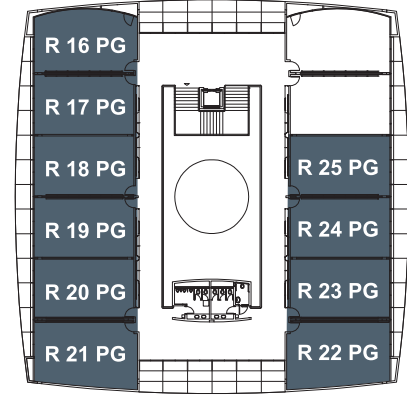

SECOND FLOOR

3 PG - Post Graduate Building
Small Theater
Poster Room
Room 16 - 25 PG

2 Main Theater

1 R 1 - 7 (WING 3)
R 8 - 15 (WING 2)
Exhibition (WING 1)